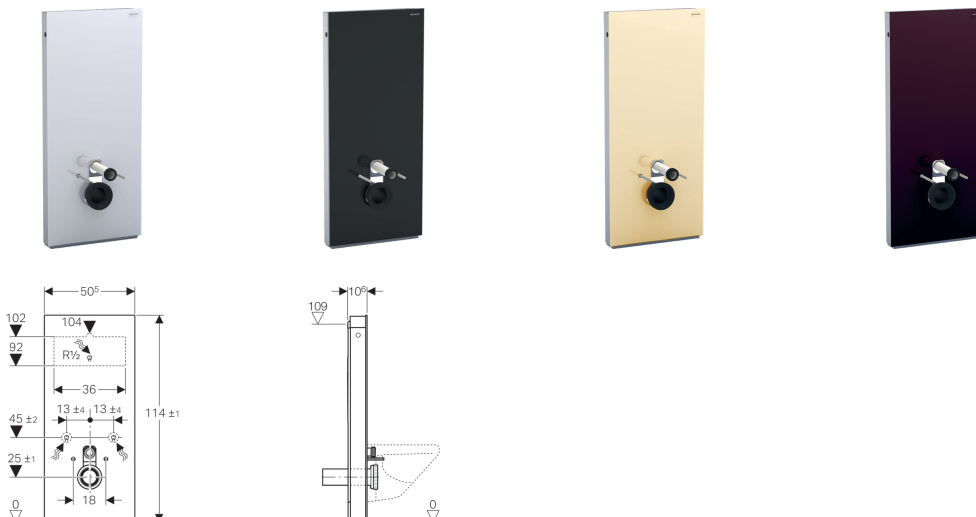

Geberit Monolith sanitary module for wall-hung WC, 114 cm

Application purposes

- For renovations, conversions and new buildings
- For wall inlets with inlet height > 23 cm
- For replacing low-level exposed cisterns
- For replacing half-high level exposed cisterns
- For replacing wall-hung WCs with close-coupled exposed cistern
- For replacing wall-hung WCs with pressure flushing valve
- For replacing wall-hung WCs with concealed cistern with maximum service opening height < 109 cm
- For Geberit AquaClean WC complete solutions
- For connecting Geberit AquaClean WC enhancement solutions, with accessories
- For mounting on finished floors
- For installation in front of drywalls or solid walls
- For compensating the offset between WC connections and wall drains using a stepped straight connector for wall-hung WCs

Characteristics

- Dual flush
- Compensation of dimensional tolerances possible
- Height-adjustable up to 7 cm
- Front cladding made of glass (ESG)
- Fastening height WC ceramic appliance 35 ± 1 cm
- Cistern fully insulated against condensation
- Side cladding made of aluminium brushed
- Self-supporting
- Adjustable flush volume

Scope of delivery

- Water supply connection set with 2 angle stop valves, 1/2"
- Flush bend extension 160 mm
- Sleeve made of EPDM, $\varnothing 44 / 55$ mm
- Straight connector made of PE-HD, $\varnothing 90$ mm
- Adaptor socket made of PE-HD, $\varnothing 90 / 110$ mm
- 2 threaded rods M12
- Sound insulation set
- Base cover
- Fastening material for drywall
- Fastening material
- Fastening material for installation in front of concealed cisterns